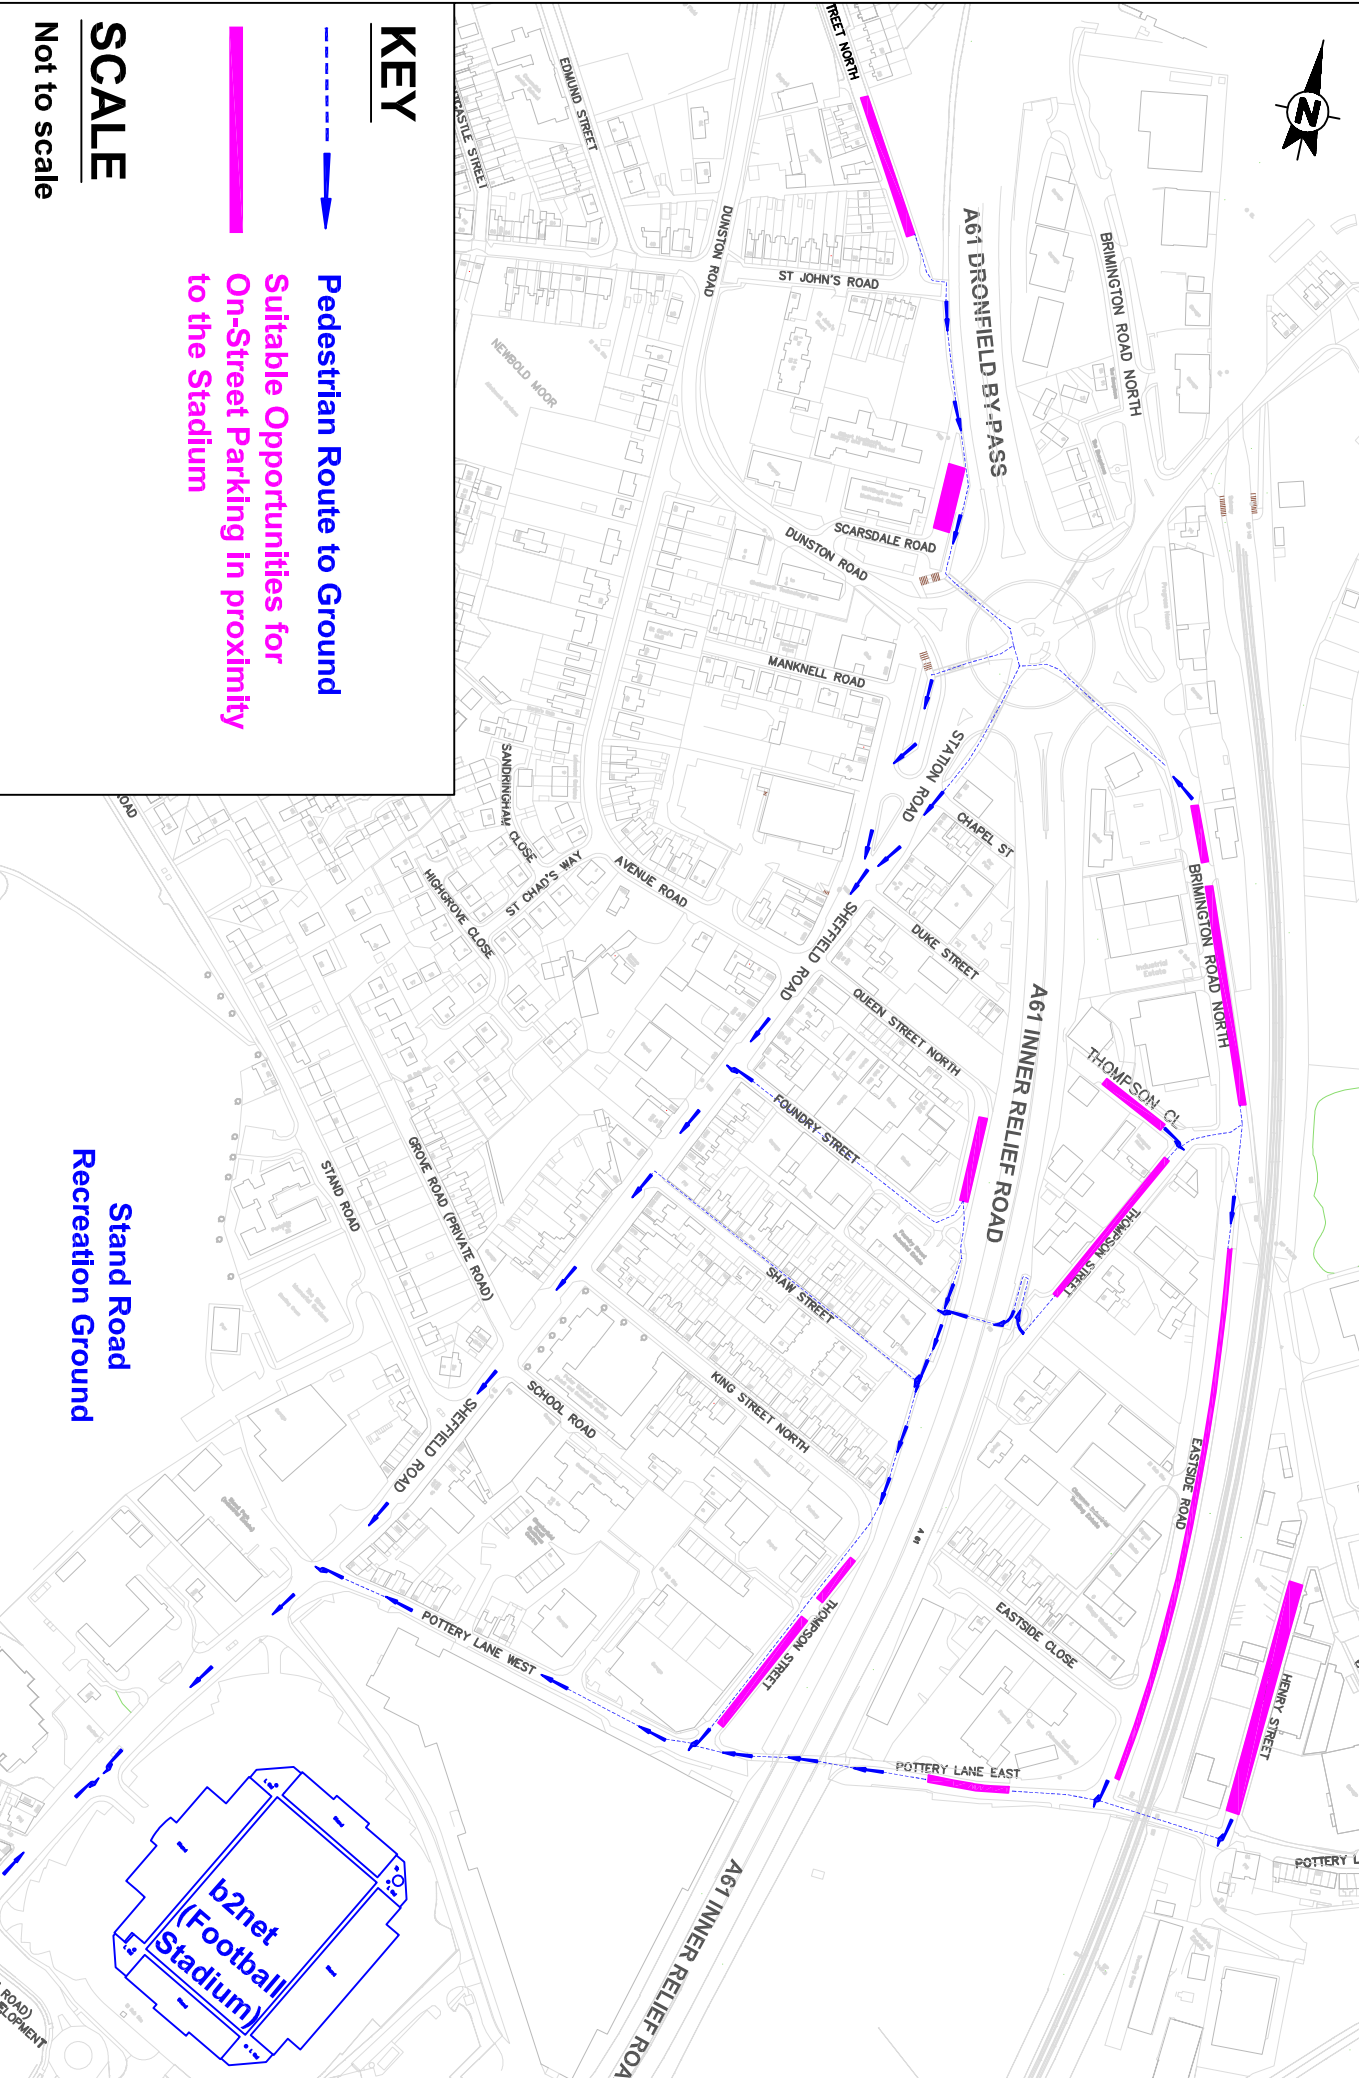

Area to the North of the Stadium

(SHEET 1 OF 5)

KEY

-  Pedestrian Route to Ground
-  Suitable Opportunities for On-Street Parking In proximity to the Stadium

SCALE

Not to scale

Stand Road
Recreation Ground